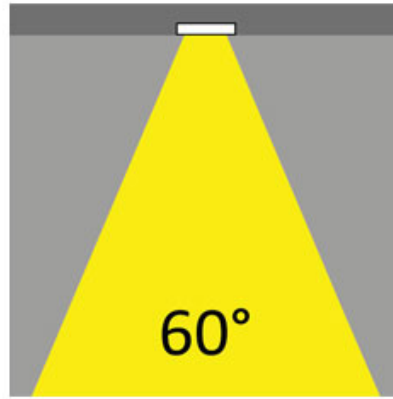

DIXIT RA4 RECESSED

E5604521

PROJECT	
TYPE	
SPECIFIER	
QUANTITY	
DATE	

E