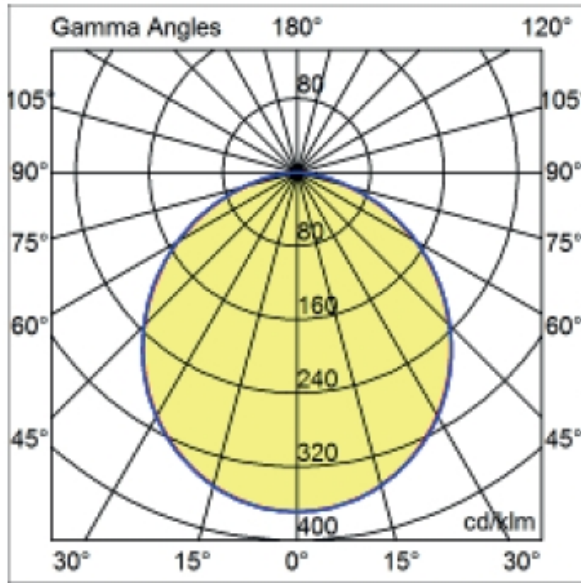

DIXIT RA7 RECESSED

E5612021

PROJECT	
TYPE	
SPECIFIER	
QUANTITY	
DATE	

E