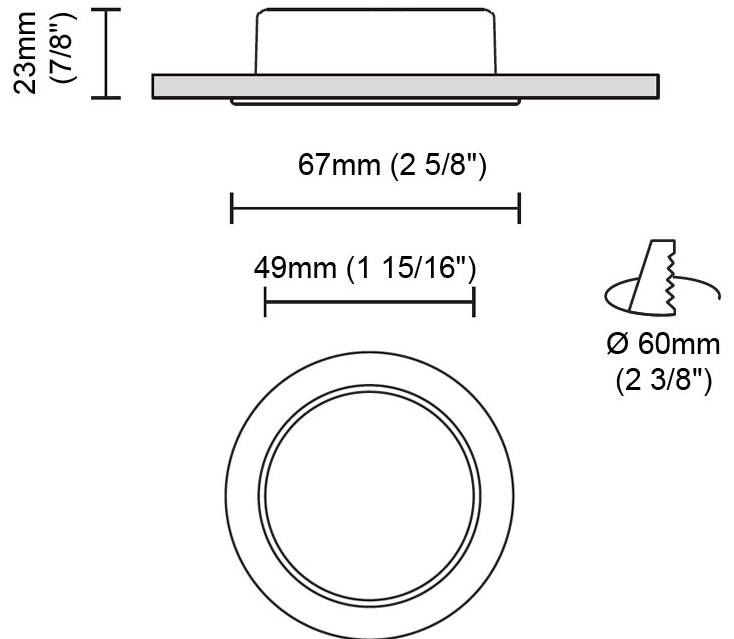

PROJECT	_____
TYPE	_____
SPECIFIER	_____
QUANTITY	_____
DATE	_____

DIXIT RA7 RECESSED

E5612021

base number

1. To build a product code in our configurator select the specify button on the base model # product page
2. To build a manual product code on this datasheet choose from the options listed below in blue font and add the suffix to the base model #

GENERAL

Series: Dixit
Subseries: Dixit RA7
Brand: Ivela
Division: Exterior
Mounting Type: Recessed
Mounting Location: Ceiling
Subcategory: Downlight

PHYSICAL

Shape: Round
Diameter (mm): 67
Diameter (in): 2 ⁵/₈
Height (mm): 23
Height (in): 7/8
Min. Recessing Depth (mm): 30
Min. Recessing Depth (in): 1 ³/₁₆
Light Distribution: Direct
Weight (kg): 0.1
Weight (lbs): 0.22
Diffuser: Opal Polycarbonate
Fixture Finish: MWH
Fixture Material: Aluminum Die Cast

ELECTRICAL

Lamp Type: LED
Total Output Wattage (W): 4.6
Dimming: Tri-Mode (Non-Dimming and Phase Dimming (120Vac only) and 0-10V Dimming)
Driver Included: No
Driver Location: Remote
Driver Type: Constant Current - Universal
Driver Class: Class 2
Input Voltage (V): 120 - 277
Constant Current (MA): 500

LED

Color Temperature (°K): 3000
Max. Delivered Lumen (lm): 378
CRI: >85 CRI
Lamp Life (hrs): 50000

OPTICAL

Optic°: 120

RATINGS AND CERTIFICATIONS

Certified By: Certified for North American Standards
IP rating: IP44
IK Rating: IK07