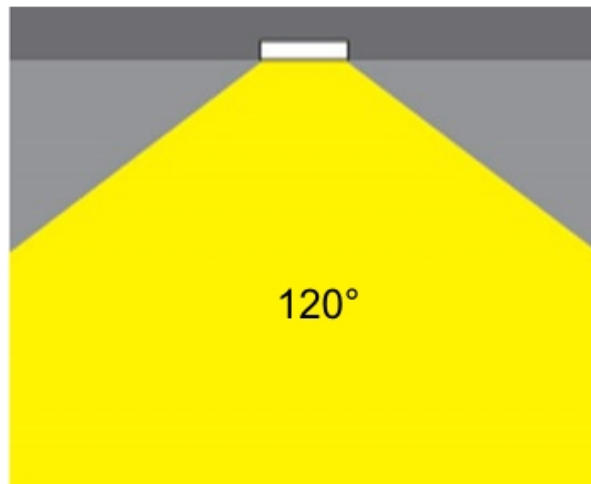

DIXIT RA7 RECESSED

E5612021

PROJECT	
TYPE	
SPECIFIER	
QUANTITY	
DATE	

E