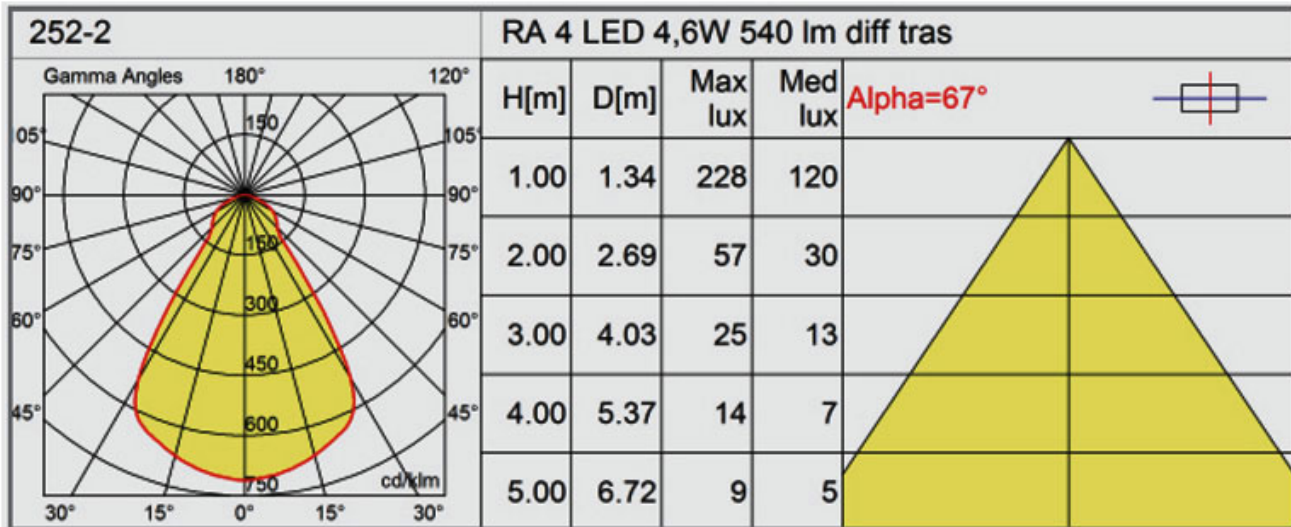

DIXIT RA4 RECESSED

E5604521

PROJECT	
TYPE	
SPECIFIER	
QUANTITY	
DATE	

E