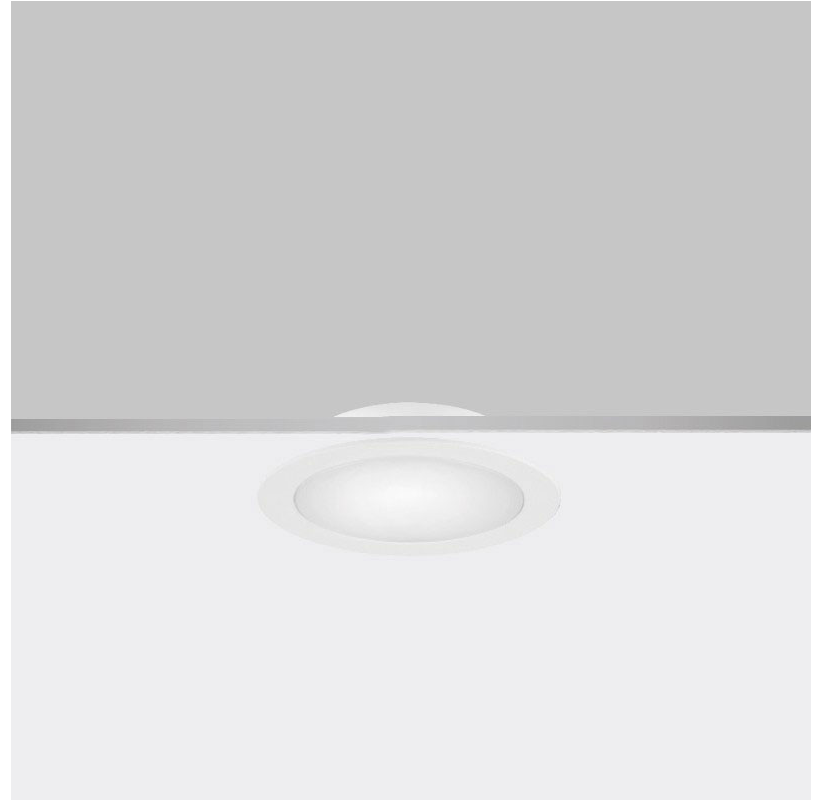

PROJECT	_____
TYPE	_____
SPECIFIER	_____
QUANTITY	_____
DATE	_____

DIXIT RA7 RECESSED

E5612021

base number

1. To build a product code in our configurator select the specify button on the base model # product page
2. To build a manual product code on this datasheet choose from the options listed below in blue font and add the suffix to the base model #

GENERAL

Series: Dixit
Subseries: Dixit RA7
Brand: Ivela
Division: Exterior
Mounting Type: Recessed
Mounting Location: Ceiling
Subcategory: Downlight

PHYSICAL

Shape: Round
Diameter (mm): 67
Diameter (in): 2 ⁵/₈
Height (mm): 23
Height (in): 7/8
Min. Recessing Depth (mm): 30
Min. Recessing Depth (in): 1 ³/₁₆
Light Distribution: Direct
Weight (kg): 0.1
Weight (lbs): 0.22
Diffuser: Opal Polycarbonate
Fixture Finish: MWH
Fixture Material: Aluminum Die Cast

ELECTRICAL

Lamp Type: LED
Total Output Wattage (W): 4.6
Dimming: Tri-Mode (Non-Dimming and Phase Dimming (120Vac only) and 0-10V Dimming)
Driver Included: No
Driver Location: Remote
Driver Type: Constant Current - Universal
Driver Class: Class 2
Input Voltage (V): 120 - 277
Constant Current (MA): 500

LED

Color Temperature (°K): 3000
Max. Delivered Lumen (lm): 378
CRI: >85 CRI
Lamp Life (hrs): 50000

OPTICAL

Optic°: 120

RATINGS AND CERTIFICATIONS

Certified By: Certified for North American Standards
IP rating: IP44
IK Rating: IK07